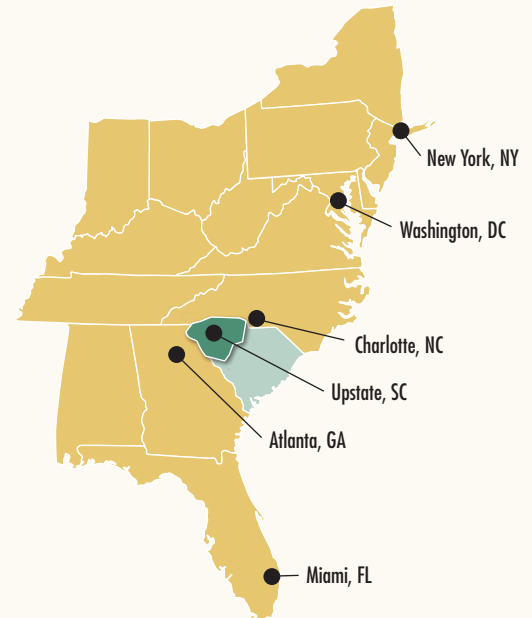

Technology-Driven Materials Manufacturing

As a worldwide leader in manufacturing technology, there is no other place like Upstate South Carolina for advanced materials research and manufacturing. Located here are highly-trained graduates, world-renowned professors and a dynamic workforce developing and using cutting-edge technologies in state-of-the-art research facilities.

Located in the northwestern corner of South Carolina, Upstate SC is not only strategically positioned between two of the largest cities in the Southeastern United States - Charlotte and Atlanta - but it also provides an unmatched quality of life to its 1.3 million residents. With excellent schools, diverse dining options and a multitude of cultural and recreational opportunities, it's easy to see why people are blown away by Upstate South Carolina.

Fiber & Film

Plastics

The Upstate has long since proven itself an ideal location as a base for plastics firms. With a multitude of support mechanisms, these companies have thrived in our fertile manufacturing environment. The infrastructure for moving the product and materials of the plastics industry is readily available here and is supported by a highly sophisticated transportation network.