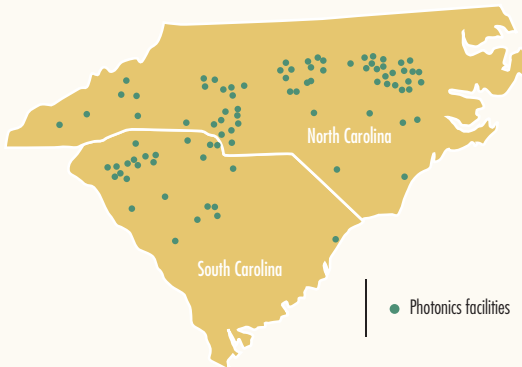

Fiber & Film

Plastics

The Upstate has long since proven itself an ideal location as a base for plastics firms. With a multitude of support mechanisms, these companies have thrived in our fertile manufacturing environment. The infrastructure for moving the product and materials of the plastics industry is readily available here and is supported by a highly sophisticated transportation network.

- Largest concentration of plastics companies in South Carolina
- More than 150 plastics-related companies employing 20,000+
- Clemson University is one of 5 Universities in the US offering degrees in Packaging Science
- Center for Flexible Packaging
 - ◆ Promotes university & private sector collaboration
 - ◆ Offers an extensive line of research & testing capabilities to the industry
 - ◆ Home to world-class laboratories to support research needs – Sonoco Laboratory and the Dupont Packaging Evaluation Lab

● Plastics-related companies

● Photonics facilities

Optics & Photonics

- Carolinas Photonics Consortium
 - ◆ Partnership created to leverage the strengths and assist in the commercialization of the 6 Universities' Photonics Technologies
 - ◆ Largest concentration of photonics-based resources in the country
- Over 160 photonics facilities located in the Carolinas