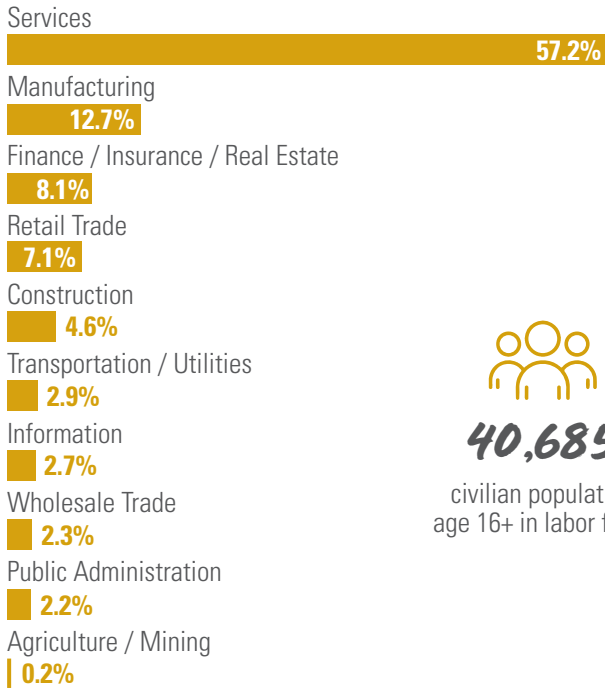

## 2023 POPULATION by Race & Ethnicity

- White **65.7%**
- Black **22.1%**
- AAPI **2.4%**
- AIAN **0.3%**
- Some Other Race **3.7%**
- Two or More Races **5.9%**
- Hispanic Origin **7.8%**

**19.1%**  
under 18

**40.8%**  
prime working age

**38.3**  
median age

## 2023 EMPLOYMENT by Industry

**40,685**  
civilian population  
age 16+ in labor force