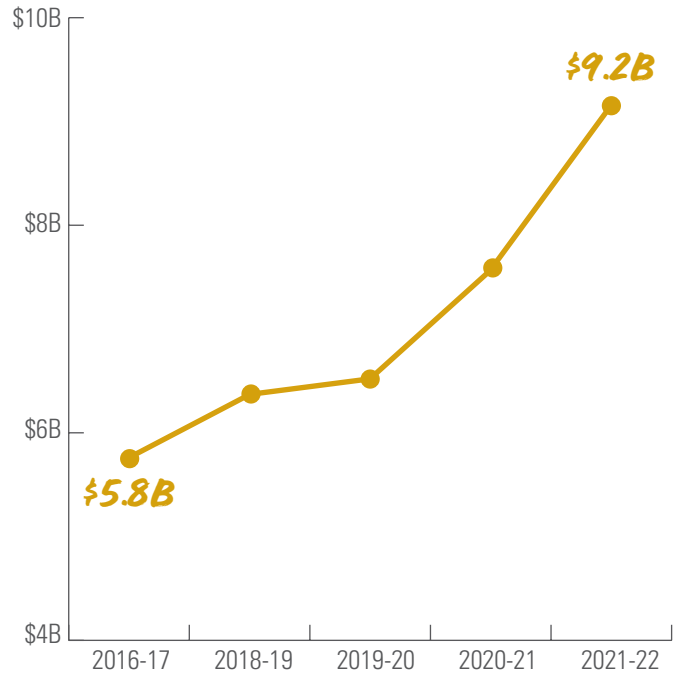

GROSS RETAIL SALES by Fiscal Year